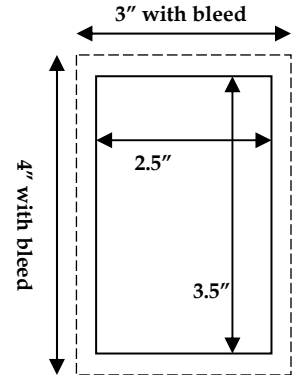

RMG

Regis Marketing Group
A MARKETING SERVICES COMPANY

5215 South Emmer Drive, New Berlin, WI 53151 | Phone 262-754-8100 | Fax 262-784-5271

Trading Cards

- Actual Product Size: 2.5" Width, 3.5" Height
- Paper Type: 100# Cover CIS
- All Photo Images need to be at least 3" x 4" 300 dpi
- Any logos need to be sent in vector format
- Need to state if specific fonts are required.
- Required Information for back of Trading Cards
IE: Address, Email, Phone, Stats, etc.
- If sending final front and back images, needs to be 2.5" x 3.5" and 300 dpi jpeg image with a 1/4" bleed (see diagram)
- 2-4 Business Days after final proof approval, plus shipping time. FOB: Colorado
- Call 262-754-8100 for pricing.

Sample

(Actual Size)